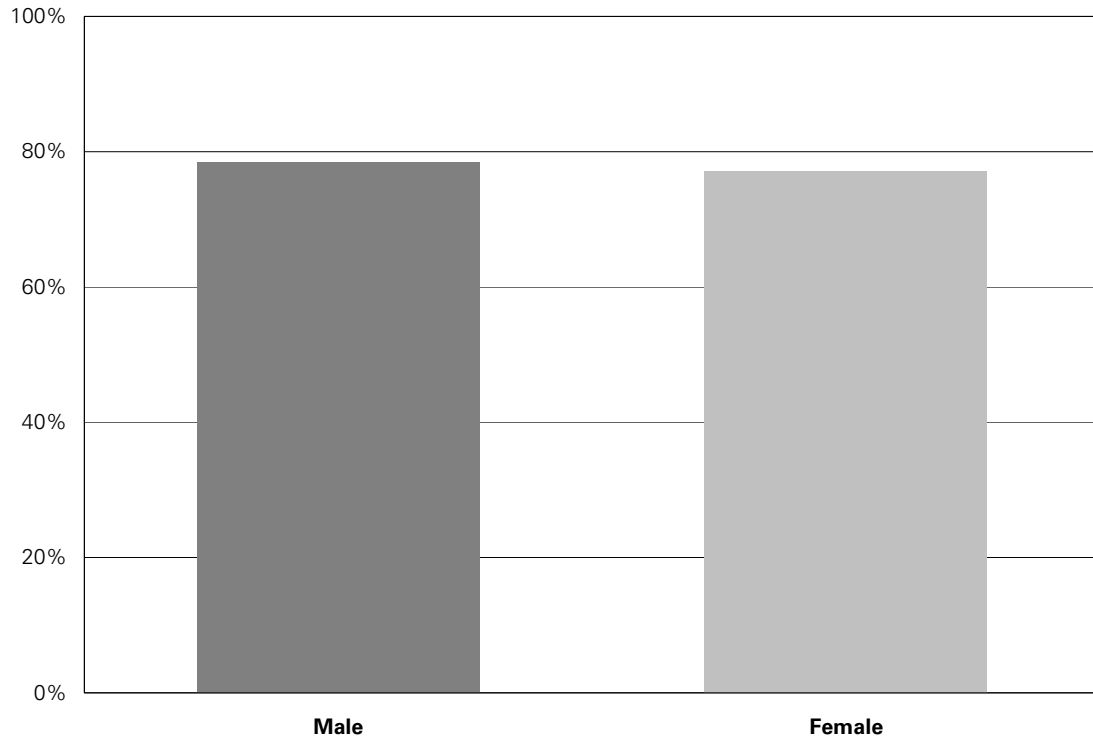

### Figure A.11.16: Older Adolescent Alcohol Consumption in the Past Year Rates by Sex

Sex-adjusted percent of sample from the CCHS 1.1, 2.1, 2.2 & 3.1 cycles combined (2001, 2003, 2004 & 2005)  
Adolescents ages 16-19 who drank alcohol in the past 12 months