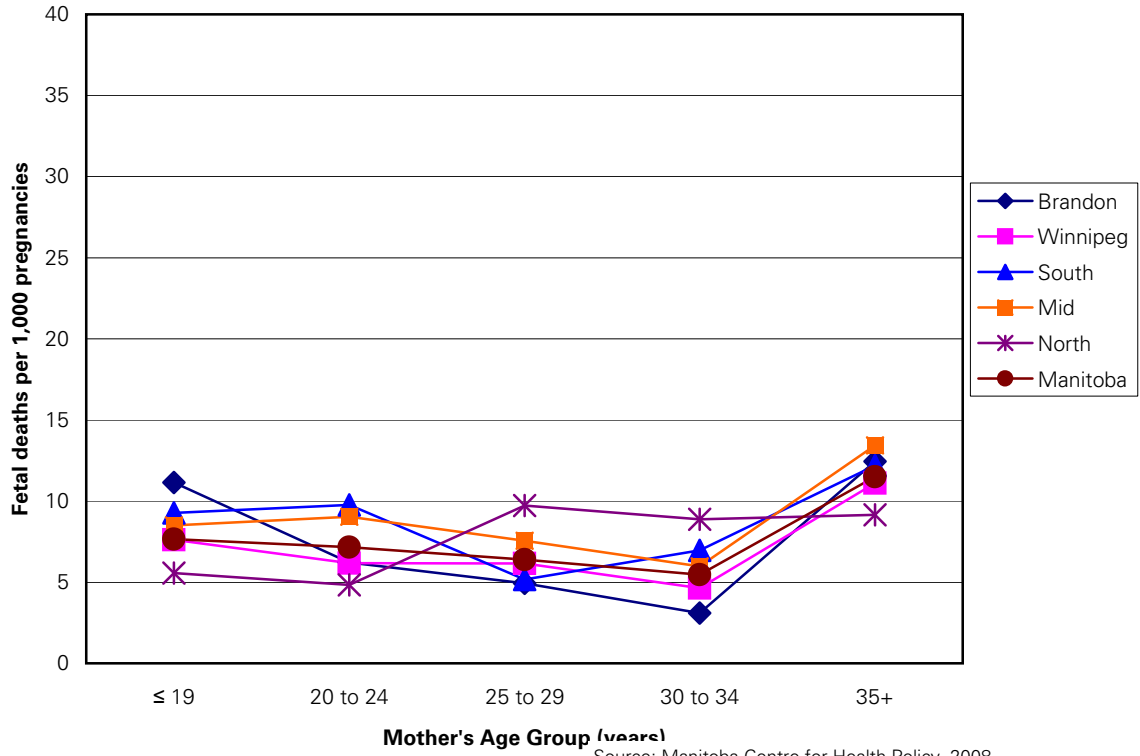

Figure A.4.15: Crude Stillbirth Rates by Mother's Age Group and Manitoba Region, 2001/02-2005/06

Source: Manitoba Centre for Health Policy, 2008

Figure A.4.14: Crude Stillbirth Rates by Mother's Age Group and Manitoba Region, 1996/97-2000/01