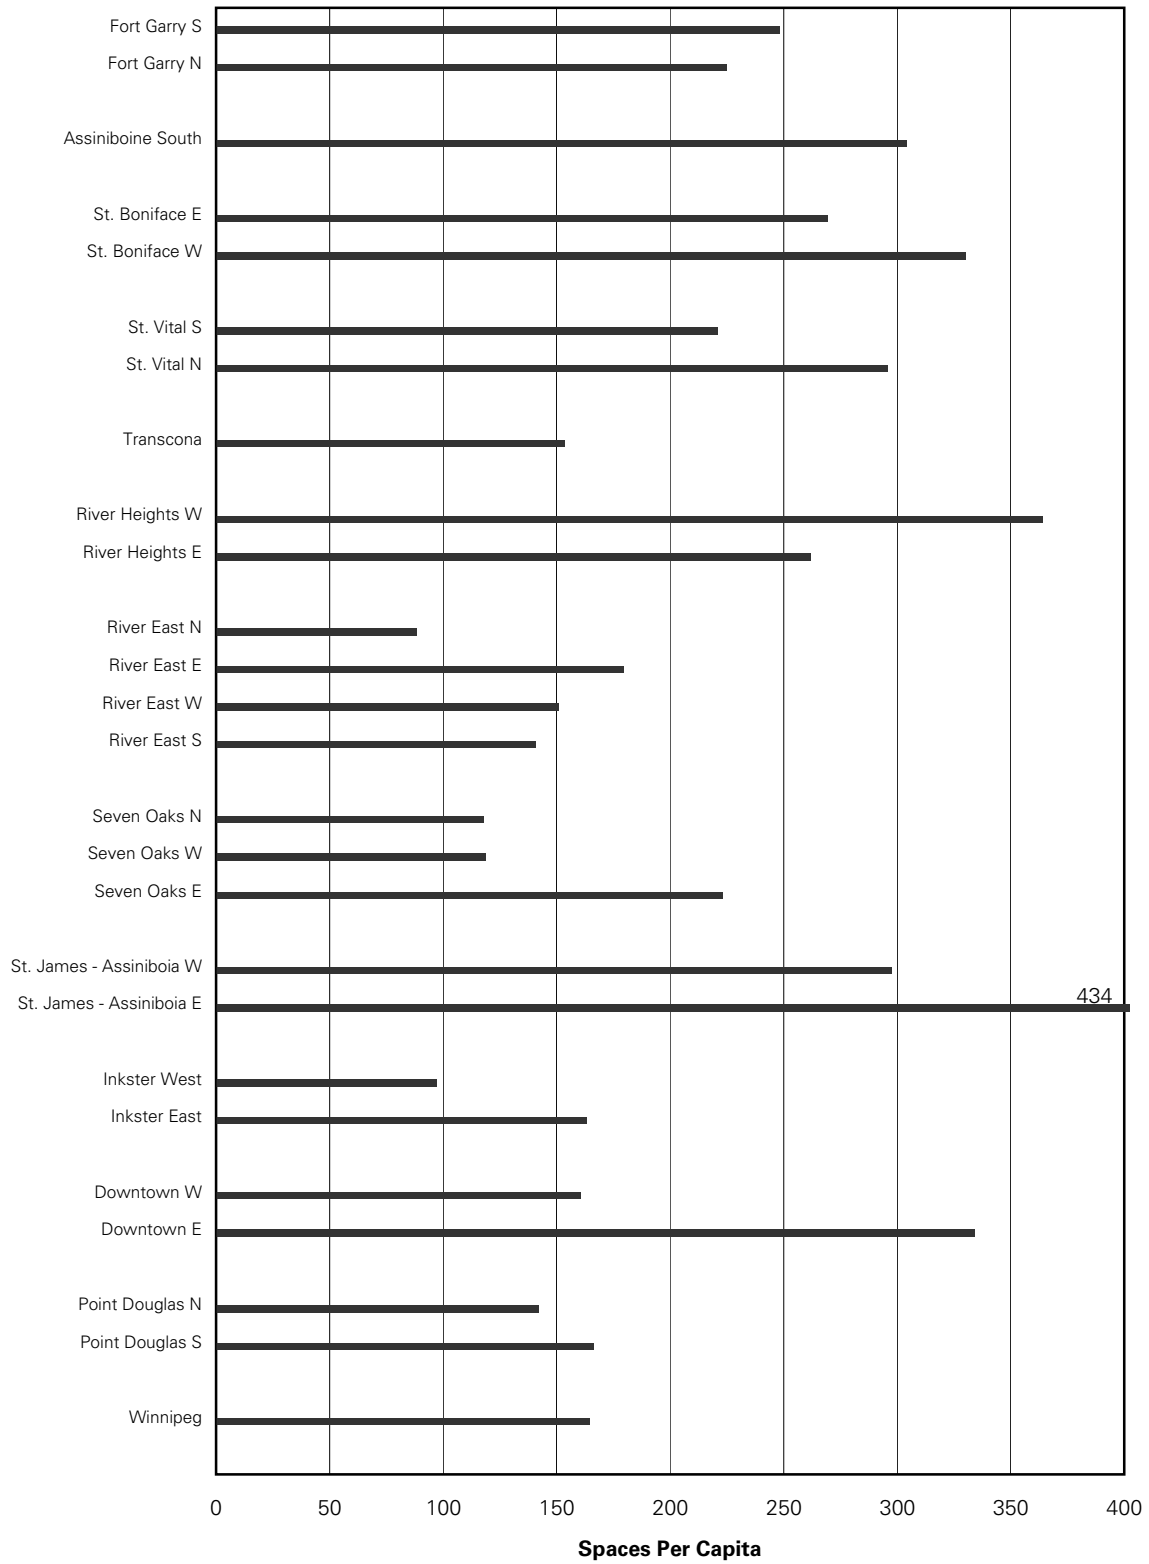

### Figure A.9.2: Licensed Child Care Spaces by Winnipeg Neighbourhood Cluster, 2006

Crude rate of child care spaces per 1,000 children ages 0-12 years

Source: Manitoba Centre for Health Policy, 2008